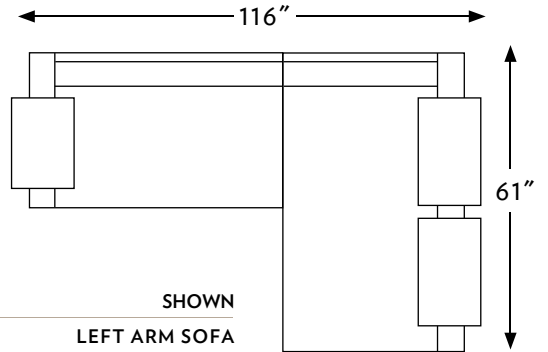

THE JIMMY

N·C·MADE

FURNITURE · HAND-BUILT

CONFIGURATIONS		WIDTH	DEPTH	HEIGHT
83530	JIMMY SOFA	93 IN.	24 IN.	35 IN.
83536	JIMMY RIGHT ARM SOFA	67 IN.	24 IN.	35 IN.
83537	JIMMY LEFT ARM SOFA	67 IN.	24 IN.	35 IN.
83561	JIMMY RIGHT ARM CHAISE	49 IN.	45 IN.	35 IN.
83562	JIMMY LEFT ARM CHAISE	49 IN.	45 IN.	35 IN.

THE JIMMY

83537 LEFT ARM SOFA
83561 RIGHT ARM CHAISE

835 JIMMY

1:50 SCALE SHOWN

83530	JIMMY SOFA
TOTAL	W93" D41" H35"
SEAT	W" D24" H18"
ARMS	--- --- H23"

83536	JIMMY RIGHT ARM SOFA
TOTAL	W67" D41" H35"
SEAT	W53" D24" H18"
ARMS	--- --- H23"

83537	JIMMY LEFT ARM SOFA
TOTAL	W67" D41" H35"
SEAT	W53" D24" H18"
ARMS	--- --- H23"

83561	JIMMY RIGHT ARM CHAISE
TOTAL	W49" D61" H35"
SEAT	W35" D45" H18"
ARMS	--- --- H23"

83562	JIMMY LEFT ARM CHAISE
TOTAL	W49" D61" H35"
SEAT	W35" D45" H18"
ARMS	--- --- H23"