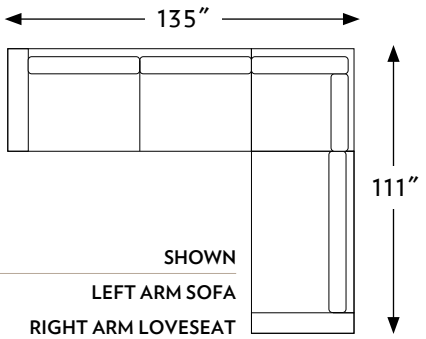

THE CURVE

645 CURVE 1:150 SCALE SHOWN

64534 LEFT ARM SOFA
64521 RIGHT ARM LOVESEAT

  64509 CORNER CHAIR TOTAL W40" D40" H37" SEAT W24" D24" H19" ARMS --- --- ---	 64510 CHAIR TOTAL W48" D40" H37" SEAT W31" D24" H19" ARMS --- --- H29"	 64511 R ARM CHAIR TOTAL W40" D40" H37" SEAT W31" D24" H19" ARMS --- --- H29"	 64512 L ARM CHAIR TOTAL W40" D40" H37" SEAT W31" D24" H19" ARMS --- --- H29"	 64513 ARMLESS CHAIR TOTAL W32" D40" H37" SEAT W31" D24" H19" ARMS --- --- ---	 64520 LOVESEAT TOTAL W79" D40" H37" SEAT W63" D24" H19" ARMS --- --- H29"
  64521 R ARM LOVESEAT TOTAL W71" D40" H37" SEAT W63" D24" H19" ARMS --- --- H29"	 64522 L ARM LOVESEAT TOTAL W71" D40" H37" SEAT W63" D24" H19" ARMS --- --- H29"	 64523 ARMLESS LOVESEAT TOTAL W64" D40" H37" SEAT W63" D24" H19" ARMS --- --- ---	 64530 SOFA TOTAL W103" D40" H37" SEAT W87" D24" H19" ARMS --- --- H29"	 64531 SMR ARM CORNER SOFA TOTAL W93" D40" H37" SEAT W68" D24" H19" ARMS --- --- H29"	 64532 SML ARM CORNER SOFA TOTAL W93" D40" H37" SEAT W68" D24" H19" ARMS --- --- H29"
  64533 R ARM SOFA TOTAL W95" D40" H37" SEAT W87" D24" H19" ARMS --- --- H29"	 64534 L ARM SOFA TOTAL W95" D40" H37" SEAT W87" D24" H19" ARMS --- --- H29"	 64535 APT SOFA TOTAL W89" D40" H37" SEAT W73" D24" H19" ARMS --- --- H29"	 64536 R ARM APT SOFA TOTAL W81" D40" H37" SEAT W73" D24" H19" ARMS --- --- H29"	 64537 L ARM APT SOFA TOTAL W81" D40" H37" SEAT W73" D24" H19" ARMS --- --- H29"	 64538 ARMLESS APT SOFA TOTAL W73" D40" H37" SEAT W73" D24" H19" ARMS --- --- ---
  64539 ARMLESS SOFA TOTAL W88" D40" H37" SEAT W88" D24" H19" ARMS --- --- ---	 64560 XL CHAISE TOTAL W60" D70" H37" SEAT W44" D53" H19" ARMS --- --- H29"	 64561 XL R ARM CHAISE TOTAL W52" D70" H37" SEAT W44" D53" H19" ARMS --- --- H29"	 64562 XL L ARM CHAISE TOTAL W52" D70" H37" SEAT W44" D53" H19" ARMS --- --- H29"	 64563 XL ARMLESS CHAISE TOTAL W44" D70" H37" SEAT W44" D53" H19" ARMS --- --- ---	 64565 CHAISE TOTAL W48" D64" H37" SEAT W32" D47" H19" ARMS --- --- H29"
  64566 R ARM CHAISE TOTAL W40" D64" H37" SEAT W32" D47" H19" ARMS --- --- H29"	 64567 L ARM CHAISE TOTAL W40" D64" H37" SEAT W32" D47" H19" ARMS --- --- H29"	 64568 ARMLESS CHAISE TOTAL W33" D64" H37" SEAT W32" D47" H19" ARMS --- --- ---	 64571 R BUMPER TOTAL W41" D85" H37" SEAT W23" D69" H19" ARMS --- --- H29"	 64572 L BUMPER TOTAL W41" D85" H37" SEAT W23" D69" H19" ARMS --- --- H29"	 64580 LARGE SOFA TOTAL W114" D40" H37" SEAT W98" D24" H19" ARMS --- --- H29"
  64581 R ARM LARGE SOFA TOTAL W106" D40" H37" SEAT W98" D24" H19" ARMS --- --- H29"	 64582 L ARM LARGE SOFA TOTAL W106" D40" H37" SEAT W98" D24" H19" ARMS --- --- H29"	 64583 LARGE ARMLESS SOFA TOTAL W99" D40" H37" SEAT W98" D24" H19" ARMS --- --- ---	 64586 LG R ARM CORNER SOFA TOTAL W107" D40" H37" SEAT W82" D24" H19" ARMS --- --- H29"	 64587 LG L ARM CORNER SOFA TOTAL W107" D40" H37" SEAT W82" D24" H19" ARMS --- --- H29"