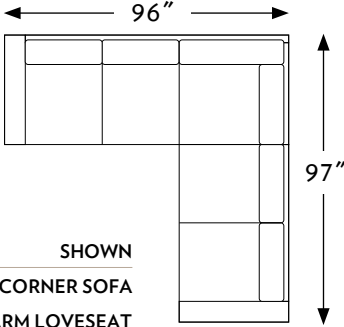

THE SLED

587 SLED

1:150 SCALE SHOWN

58732 LEFT ARM CORNER SOFA
58721 RIGHT ARM LOVESEAT

58710 | CHAIR TOTAL W40" D37" H33" SEAT W26" D22" H19" ARMS --- --- H23"	58711 | R ARM CHAIR TOTAL W34" D37" H33" SEAT W26" D22" H18" ARMS --- --- H23"	58712 | L ARM CHAIR TOTAL W34" D37" H33" SEAT W26" D22" H18" ARMS --- --- H23"	58720 | LOVESEAT TOTAL W67" D37" H33" SEAT W52" D22" H18" ARMS --- --- H23"	58721 | R ARM LOVESEAT TOTAL W60" D37" H33" SEAT W52" D22" H18" ARMS --- --- H23"
58722 | L ARM LOVESEAT TOTAL W60" D37" H33" SEAT W52" D22" H18" ARMS --- --- H23"	58730 | SOFA TOTAL W93" D37" H33" SEAT W78" D22" H18" ARMS --- --- H23"	58731 | R ARM CORNER SOFA TOTAL W96" D37" H33" SEAT W79" D22" H18" ARMS --- --- H23"	58732 | L ARM CORNER SOFA TOTAL W96" D37" H33" SEAT W79" D22" H18" ARMS --- --- H23"	58733 | R ARM SOFA TOTAL W86" D37" H33" SEAT W78" D22" H18" ARMS --- --- H23"
58734 | L ARM SOFA TOTAL W86" D37" H33" SEAT W78" D22" H18" ARMS --- --- H23"	58735 | APARTMENT SOFA TOTAL W83" D37" H33" SEAT W68" D22" H18" ARMS --- --- H23"	58736 | R ARM APT SOFA TOTAL W76" D37" H33" SEAT W68" D22" H18" ARMS --- --- H23"	58737 | L ARM APT SOFA TOTAL W76" D37" H33" SEAT W68" D22" H18" ARMS --- --- H23"	58760 | CHAISE TOTAL W44" D63" H33" SEAT W30" D48" H18" ARMS --- --- H23"
58761 | R ARM CHAISE TOTAL W37" D63" H33" SEAT W30" D48" H18" ARMS --- --- H23"	58762 | L ARM CHAISE TOTAL W37" D63" H33" SEAT W30" D48" H18" ARMS --- --- H23"	58780 | LONG SOFA TOTAL W103" D37" H33" SEAT W88" D22" H18" ARMS --- --- H23"	58781 | R ARM LONG SOFA TOTAL W96" D37" H33" SEAT W88" D22" H18" ARMS --- --- H23"	58782 | L ARM LONG SOFA TOTAL W96" D37" H33" SEAT W88" D22" H18" ARMS --- --- H23"