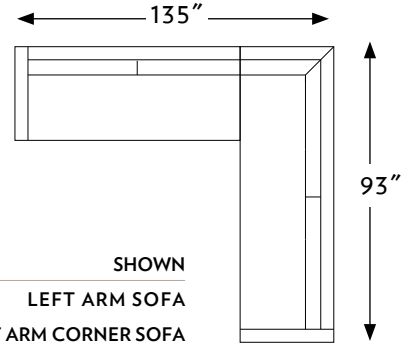

THE GETAWAY

647 GETAWAY

1:150 SCALE SHOWN

64734

LEFT ARM SOFA

64731

RIGHT ARM CORNER SOFA

64709 CORNER CHAIR TOTAL W40" D40" H37" SEAT W24" D24" H19" ARMS --- --- ---	64710 ARM CHAIR TOTAL W48" D40" H37" SEAT W31" D24" H19" ARMS --- --- H26"	64711 RIGHT ARM CHAIR TOTAL W40" D40" H37" SEAT W31" D24" H19" ARMS --- --- H26"	64712 LEFT ARM CHAIR TOTAL W40" D40" H37" SEAT W31" D24" H19" ARMS --- --- H26"	64713 ARMLESS CHAIR TOTAL W32" D40" H37" SEAT W31" D24" H19" ARMS --- --- ---	64720 LOVESEAT TOTAL W79" D40" H37" SEAT W63" D24" H19" ARMS --- --- H26"
64721 RIGHT ARM LOVESEAT TOTAL W71" D40" H37" SEAT W63" D24" H19" ARMS --- --- H26"	64722 LEFT ARM LOVESEAT TOTAL W71" D40" H37" SEAT W63" D24" H19" ARMS --- --- H26"	64723 ARMLESS LOVESEAT TOTAL W64" D40" H37" SEAT W63" D24" H19" ARMS --- --- ---	64730 SOFA TOTAL W103" D40" H37" SEAT W87" D24" H19" ARMS --- --- H26"	64731 R ARM CORNER SOFA TOTAL W93" D40" H37" SEAT W68" D24" H19" ARMS --- --- H26"	64732 L ARM CORNER SOFA TOTAL W93" D40" H37" SEAT W68" D24" H19" ARMS --- --- H26"
64733 RIGHT ARM SOFA TOTAL W95" D40" H37" SEAT W87" D24" H19" ARMS --- --- H26"	64734 LEFT ARM SOFA TOTAL W95" D40" H37" SEAT W87" D24" H19" ARMS --- --- H26"	64735 APT SOFA TOTAL W89" D40" H37" SEAT W73" D24" H19" ARMS --- --- H26"	64736 RIGHT ARM APT SOFA TOTAL W81" D40" H37" SEAT W73" D24" H19" ARMS --- --- H26"	64737 LEFT ARM APT SOFA TOTAL W81" D40" H37" SEAT W73" D24" H19" ARMS --- --- H26"	64739 ARMLESS SOFA TOTAL W88" D40" H37" SEAT W88" D24" H19" ARMS --- --- ---
64738 ARMLESS APT SOFA TOTAL W73" D40" H37" SEAT W73" D24" H19" ARMS --- --- ---	64765 CHAISE TOTAL W48" D64" H37" SEAT W32" D47" H19" ARMS --- --- H26"	64766 RIGHT ARM CHAISE TOTAL W40" D64" H37" SEAT W32" D47" H19" ARMS --- --- H26"	64767 LEFT ARM CHAISE TOTAL W40" D64" H37" SEAT W32" D47" H19" ARMS --- --- H26"	64768 ARMLESS CHAISE TOTAL W33" D64" H37" SEAT W32" D47" H19" ARMS --- --- ---	64771 RIGHT BUMPER TOTAL W41" D85" H37" SEAT W23" D69" H19" ARMS --- --- ---
64772 LEFT BUMPER TOTAL W41" D85" H37" SEAT W23" D69" H19" ARMS --- --- ---	64780 LARGE SOFA TOTAL W114" D40" H37" SEAT W98" D24" H19" ARMS --- --- H26"	64781 R ARM LG SOFA TOTAL W106" D40" H37" SEAT W98" D24" H19" ARMS --- --- H26"	64782 L ARM LG SOFA TOTAL W106" D40" H37" SEAT W98" D24" H19" ARMS --- --- H26"	64783 LARGE ARMLESS SOFA TOTAL W99" D40" H37" SEAT W98" D24" H19" ARMS --- --- ---	64786 R ARM LG CORNER SOFA TOTAL W107" D40" H30" SEAT W82" D24" H19" ARMS --- --- H23"
64787 L ARM LG CORNER SOFA TOTAL W107" D40" H30" SEAT W82" D24" H19" ARMS --- --- H23"