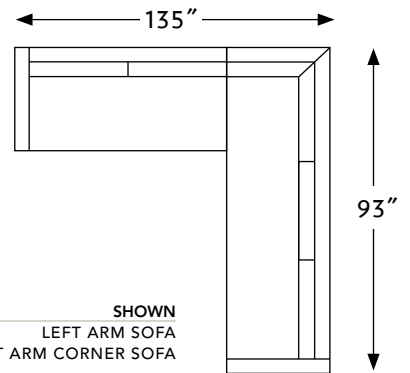

THE FALL FLAIR ARM

64434 LEFT ARM SOFA
64431 RIGHT ARM CORNER SOFA

FALL FLAIR ARM

1:115 SCALE SHOWN

64409 CORNER CHAIR	64410 CHAIR	64411 RIGHT ARM CHAIR	64412 LEFT ARM CHAIR	64413 ARMLESS CHAIR	64420 LOVESEAT
TOTAL W40" D40" H37"	TOTAL W47" D40" H37"	TOTAL W40" D40" H37"	TOTAL W40" D40" H37"	TOTAL W32" D40" H37"	TOTAL W78" D40" H37"
SEAT W24" D24" H19"	SEAT W31" D24" H19"	SEAT W31" D24" H19"	SEAT W31" D24" H19"	SEAT W31" D24" H19"	SEAT W63" D24" H19"
ARMS --- --- ---	ARMS --- --- H26"	ARMS --- --- H26"	ARMS --- --- H26"	ARMS --- --- ---	ARMS --- --- H26"
64421 RIGHT ARM LOVESEAT	64422 LEFT ARM LOVESEAT	64423 ARMLESS LOVESEAT	64430 SOFA	64431 R ARM CORNER SOFA	64432 L ARM CORNER SOFA
TOTAL W71" D40" H37"	TOTAL W71" D40" H37"	TOTAL W64" D40" H37"	TOTAL W102" D40" H37"	TOTAL W92" D40" H37"	TOTAL W92" D40" H37"
SEAT W63" D24" H19"	SEAT W63" D24" H19"	SEAT W63" D24" H19"	SEAT W87" D24" H19"	SEAT W68" D24" H19"	SEAT W68" D24" H19"
ARMS --- --- H26"	ARMS --- --- H26"	ARMS --- --- ---	ARMS --- --- H26"	ARMS --- --- H26"	ARMS --- --- H26"
64433 RIGHT ARM SOFA	64434 LEFT ARM SOFA	64435 APARTMENT SOFA	64436 R ARM APT SOFA	64437 L ARM APT SOFA	64438 ARMLESS APT SOFA
TOTAL W95" D40" H37"	TOTAL W95" D40" H37"	TOTAL W88" D40" H37"	TOTAL W81" D40" H37"	TOTAL W81" D40" H37"	TOTAL W73" D40" H37"
SEAT W87" D24" H19"	SEAT W87" D24" H19"	SEAT W73" D24" H19"	SEAT W73" D24" H19"	SEAT W73" D24" H19"	SEAT W73" D24" H19"
ARMS --- --- H26"	ARMS --- --- H26"	ARMS --- --- H26"	ARMS --- --- H26"	ARMS --- --- H26"	ARMS --- --- ---
64439 ARMLESS SOFA	64460 LARGE CHAISE	64461 R ARM LARGE CHAISE	64462 L ARM LARGE CHAISE	64463 ARMLESS LARGE CHAISE	64465 CHAISE
TOTAL W88" D40" H37"	TOTAL W58" D70" H37"	TOTAL W51" D70" H37"	TOTAL W51" D70" H37"	TOTAL W44" D70" H37"	TOTAL W47" D64" H37"
SEAT W88" D24" H19"	SEAT W44" D53" H19"	SEAT W44" D53" H19"	SEAT W44" D53" H19"	SEAT W44" D53" H19"	SEAT W32" D47" H19"
ARMS --- --- ---	ARMS --- --- H26"	ARMS --- --- H26"	ARMS --- --- H26"	ARMS --- --- ---	ARMS --- --- H26"
64466 RIGHT ARM CHAISE	64467 LEFT ARM CHAISE	64468 ARMLESS CHAISE	64471 RIGHT BUMPER	64472 LEFT BUMPER	64480 LARGE SOFA
TOTAL W40" D64" H37"	TOTAL W40" D64" H37"	TOTAL W33" D64" H37"	TOTAL W41" D85" H37"	TOTAL W41" D85" H37"	TOTAL W113" D40" H37"
SEAT W32" D47" H19"	SEAT W32" D47" H19"	SEAT W32" D47" H19"	SEAT W23" D69" H19"	SEAT W23" D69" H19"	SEAT W98" D24" H19"
ARMS --- --- H26"	ARMS --- --- H26"	ARMS --- --- ---	ARMS --- --- ---	ARMS --- --- ---	ARMS --- --- H26"
64481 R ARM LARGE SOFA	64482 L ARM LARGE SOFA	64483 LARGE ARMLESS SOFA	64486 R ARM LG CORNER SOFA	64487 L ARM LG CORNER SOFA	
TOTAL W107" D40" H37"	TOTAL W107" D40" H37"	TOTAL W99" D40" H37"	TOTAL W105" D40" H37"	TOTAL W105" D40" H37"	
SEAT W98" D24" H19"	SEAT W98" D24" H19"	SEAT W98" D24" H19"	SEAT W83" D28" H19"	SEAT W83" D28" H19"	
ARMS --- --- H26"	ARMS --- --- H26"	ARMS --- --- ---	ARMS --- --- H26"	ARMS --- --- H26"