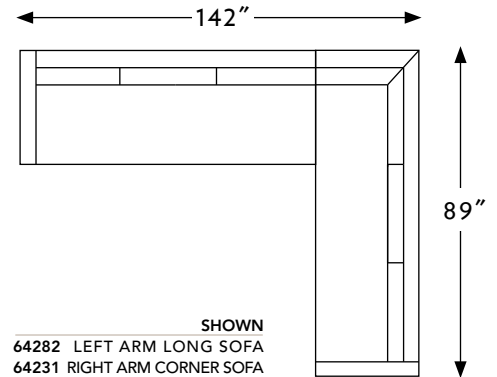

THE SUMMER SMALL TRACK ARM

SUMMER SMALL TRACK ARM

1:115 SCALE SHOWN

64209 CORNER CHAIR
TOTAL W40" D40" H37"
SEAT W24" D24" H19"
ARMS --- --- ---

64210 CHAIR
TOTAL W40" D40" H37"
SEAT W31" D24" H19"
ARMS --- --- H24"

64211 RIGHT ARM CHAIR
TOTAL W36" D40" H37"
SEAT W31" D24" H19"
ARMS --- --- H24"

64212 LEFT ARM CHAIR
TOTAL W36" D40" H37"
SEAT W31" D24" H19"
ARMS --- --- H24"

64213 ARMLESS CHAIR
TOTAL W32" D40" H37"
SEAT W31" D24" H19"
ARMS --- --- ---

64220 LOVESEAT
TOTAL W71" D40" H37"
SEAT W63" D24" H19"
ARMS --- --- H24"

64221 RIGHT ARM LOVESEAT
TOTAL W67" D40" H37"
SEAT W63" D24" H19"
ARMS --- --- H24"

64222 LEFT ARM LOVESEAT
TOTAL W67" D40" H37"
SEAT W63" D24" H19"
ARMS --- --- H24"

64223 ARMLESS LOVESEAT
TOTAL W64" D40" H37"
SEAT W63" D24" H19"
ARMS --- --- ---

64230 SOFA
TOTAL W95" D40" H37"
SEAT W87" D24" H19"
ARMS --- --- H24"

64231 R ARM CORNER SOFA
TOTAL W89" D40" H37"
SEAT W68" D24" H19"
ARMS --- --- H24"

64232 L ARM CORNER SOFA
TOTAL W89" D40" H37"
SEAT W68" D24" H19"
ARMS --- --- H24"

64233 RIGHT ARM SOFA
TOTAL W91" D40" H37"
SEAT W87" D24" H19"
ARMS --- --- H24"

64234 LEFT ARM SOFA
TOTAL W91" D40" H37"
SEAT W87" D24" H19"
ARMS --- --- H24"

64235 APARTMENT SOFA
TOTAL W81" D40" H37"
SEAT W73" D24" H19"
ARMS --- --- H24"

64236 R ARM APT SOFA
TOTAL W77" D40" H37"
SEAT W73" D24" H19"
ARMS --- --- H24"

64237 L ARM APT SOFA
TOTAL W77" D40" H37"
SEAT W73" D24" H19"
ARMS --- --- H24"

64238 ARMLESS APT SOFA
TOTAL W73" D40" H37"
SEAT W73" D24" H19"
ARMS --- --- ---

64239 ARMLESS SOFA
TOTAL W88" D40" H37"
SEAT W88" D24" H19"
ARMS --- --- ---

64260 LARGE CHAISE
TOTAL W52" D70" H37"
SEAT W44" D53" H19"
ARMS --- --- H24"

64261 R ARM LARGE CHAISE
TOTAL W48" D70" H37"
SEAT W44" D53" H19"
ARMS --- --- H24"

64262 L ARM LARGE CHAISE
TOTAL W48" D70" H37"
SEAT W44" D53" H19"
ARMS --- --- H24"

64263 ARMLESS LG CHAISE
TOTAL W44" D70" H37"
SEAT W44" D53" H19"
ARMS --- --- ---

64265 CHAISE
TOTAL W40" D64" H37"
SEAT W32" D47" H19"
ARMS --- --- H24"

64266 RIGHT ARM CHAISE
TOTAL W36" D64" H37"
SEAT W32" D47" H19"
ARMS --- --- H24"

64267 LEFT ARM CHAISE
TOTAL W36" D64" H37"
SEAT W32" D47" H19"
ARMS --- --- H24"

64268 ARMLESS CHAISE
TOTAL W33" D64" H37"
SEAT W32" D47" H19"
ARMS --- --- ---

64271 RIGHT BUMPER
TOTAL W41" D85" H37"
SEAT W23" D69" H19"
ARMS --- --- ---

64272 LEFT BUMPER
TOTAL W41" D85" H37"
SEAT W23" D69" H19"
ARMS --- --- ---

64280 LARGE SOFA
TOTAL W106" D40" H37"
SEAT W98" D24" H19"
ARMS --- --- H24"

64281 R ARM LARGE SOFA
TOTAL W102" D40" H37"
SEAT W98" D24" H19"
ARMS --- --- H24"

64282 L ARM LARGE SOFA
TOTAL W102" D40" H37"
SEAT W98" D24" H19"
ARMS --- --- H24"

64283 LARGE ARMLESS SOFA
TOTAL W99" D40" H37"
SEAT W98" D24" H19"
ARMS --- --- ---

64286 R ARM LG CORNER SOFA
TOTAL W103" D40" H37"
SEAT W83" D24" H19"
ARMS --- --- H24"

64287 L ARM LG CORNER SOFA
TOTAL W103" D40" H37"
SEAT W83" D24" H19"
ARMS --- --- H24"