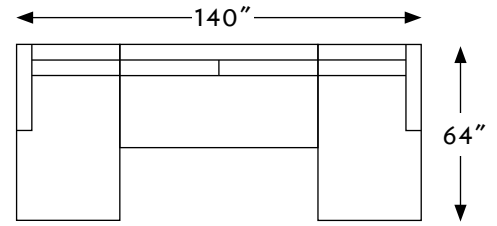

THE SPRING SLOPE UP ARM

1. **SHOWN**
   64162 LEFT ARM CHAISE
   64123 ARMLESS LOVESEAT
   64161 RIGHT ARM CHAISE

SPRING SLOPE UP ARM

1:115 SCALE SHOWN

64109	CORNER CHAIR
TOTAL	W40" D40" H37"
SEAT	W24" D24" H19"
ARMS	--- --- ---

64110	CHAIR
TOTAL	W44" D40" H37"
SEAT	W31" D24" H19"
ARMS	--- --- H23"

64111	RIGHT ARM CHAIR
TOTAL	W38" D40" H37"
SEAT	W31" D24" H19"
ARMS	--- --- H23"

64112	LEFT ARM CHAIR
TOTAL	W38" D40" H37"
SEAT	W31" D24" H19"
ARMS	--- --- H23"

64113	ARMLESS CHAIR
TOTAL	W32" D40" H37"
SEAT	W31" D24" H19"
ARMS	--- --- ---

64120	LOVESEAT
TOTAL	W75" D40" H37"
SEAT	W63" D24" H19"
ARMS	--- --- H23"

64121	RIGHT ARM LOVESEAT
TOTAL	W69" D40" H37"
SEAT	W63" D24" H19"
ARMS	--- --- H23"

64122	LEFT ARM LOVESEAT
TOTAL	W69" D40" H37"
SEAT	W63" D24" H19"
ARMS	--- --- H23"

64123	ARMLESS LOVESEAT
TOTAL	W64" D40" H37"
SEAT	W63" D24" H19"
ARMS	--- --- ---

64130	SOFA
TOTAL	W99" D40" H37"
SEAT	W87" D24" H19"
ARMS	--- --- H23"

64131	R ARM CORNER SOFA
TOTAL	W91" D40" H37"
SEAT	W68" D24" H19"
ARMS	--- --- H23"

64132	L ARM CORNER SOFA
TOTAL	W91" D40" H37"
SEAT	W68" D24" H19"
ARMS	--- --- H23"

64133	RIGHT ARM SOFA
TOTAL	W93" D40" H37"
SEAT	W87" D24" H19"
ARMS	--- --- H23"

64134	LEFT ARM SOFA
TOTAL	W93" D40" H37"
SEAT	W87" D24" H19"
ARMS	--- --- H23"

64135	APARTMENT SOFA
TOTAL	W85" D40" H37"
SEAT	W73" D24" H19"
ARMS	--- --- H23"

64136	R ARM APT SOFA
TOTAL	W79" D40" H37"
SEAT	W73" D24" H19"
ARMS	--- --- H23"

64137	L ARM APT SOFA
TOTAL	W79" D40" H37"
SEAT	W73" D24" H19"
ARMS	--- --- H23"

64138	ARMLESS APT SOFA
TOTAL	W73" D40" H37"
SEAT	W73" D24" H19"
ARMS	--- --- ---

64139	ARMLESS SOFA
TOTAL	W88" D40" H37"
SEAT	W88" D24" H19"
ARMS	--- --- ---

64160	LARGE CHAISE
TOTAL	W56" D70" H37"
SEAT	W44" D53" H19"
ARMS	--- --- H23"

64161	R ARM LARGE CHAISE
TOTAL	W50" D70" H37"
SEAT	W44" D53" H19"
ARMS	--- --- H23"

64162	L ARM LARGE CHAISE
TOTAL	W50" D70" H37"
SEAT	W44" D53" H19"
ARMS	--- --- H23"

64163	ARMLESS LG CHAISE
TOTAL	W44" D70" H37"
SEAT	W44" D53" H19"
ARMS	--- --- ---

64165	CHAISE
TOTAL	W44" D64" H37"
SEAT	W32" D47" H19"
ARMS	--- --- H23"

64166	RIGHT ARM CHAISE
TOTAL	W38" D64" H37"
SEAT	W32" D47" H19"
ARMS	--- --- H23"

64167	LEFT ARM CHAISE
TOTAL	W38" D64" H37"
SEAT	W32" D47" H19"
ARMS	--- --- H23"

64168	ARMLESS CHAISE
TOTAL	W33" D64" H37"
SEAT	W32" D47" H19"
ARMS	--- --- ---

64171	RIGHT BUMPER
TOTAL	W41" D85" H37"
SEAT	W23" D69" H19"
ARMS	--- --- ---

64172	LEFT BUMPER
TOTAL	W41" D85" H37"
SEAT	W23" D69" H19"
ARMS	--- --- ---

64180	LARGE SOFA
TOTAL	W110" D40" H37"
SEAT	W98" D24" H19"
ARMS	--- --- H23"

64181	R ARM LARGE SOFA
TOTAL	W105" D40" H37"
SEAT	W98" D24" H19"
ARMS	--- --- H23"

64182	L ARM LARGE SOFA
TOTAL	W105" D40" H37"
SEAT	W98" D24" H19"
ARMS	--- --- H23"

64183	LARGE ARMLESS SOFA
TOTAL	W99" D40" H37"
SEAT	W98" D24" H19"
ARMS	--- --- ---

64186	R ARM LG CORNER SOFA
TOTAL	W105" D40" H37"
SEAT	W82" D24" H19"
ARMS	--- --- H23"

64187	L ARM LG CORNER SOFA
TOTAL	W105" D40" H37"
SEAT	W82" D24" H19"
ARMS	--- --- H23"