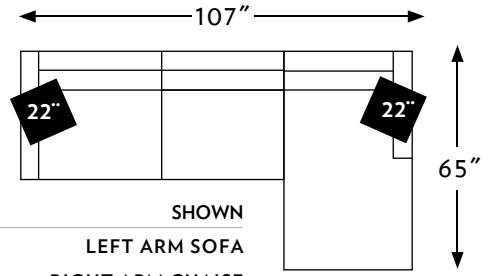

THE GRACE

N·C·M·A·D·E

FURNITURE · HAND-BUILT

CONFIGURATIONS		WIDTH	DEPTH	HEIGHT
49005	GRACE OTTOMAN	32 IN.	23 IN.	18 IN.
49009	GRACE CORNER CHAIR	40 IN.	40 IN.	37 IN.
49010	GRACE CHAIR AND HALF	45 IN.	40 IN.	37 IN.
49013	GRACE ARMLESS CHAIR	30 IN.	40 IN.	37 IN.
49030	GRACE SOFA	87 IN.	40 IN.	37 IN.
49031	GRACE RIGHT ARM CORNER SOFA	107 IN.	40 IN.	37 IN.
49032	GRACE LEFT ARM CORNER SOFA	107 IN.	40 IN.	37 IN.
49033	GRACE ARMLESS SOFA 3 SEATS	90 IN.	40 IN.	37 IN.
49036	GRACE RIGHT ARM SOFA	67 IN.	40 IN.	37 IN.
49037	GRACE LEFT ARM SOFA	67 IN.	40 IN.	37 IN.
49038	GRACE ARMLESS SOFA 2 SEATS	60 IN.	40 IN.	37 IN.
49061	GRACE RIGHT ARM CHAISE	40 IN.	65 IN.	37 IN.
49062	GRACE LEFT ARM CHAISE	40 IN.	65 IN.	37 IN.

THE GRACE

49037 LEFT ARM SOFA
49061 RIGHT ARM CHAISE

490 GRACE 1:50 SCALE SHOWN

	49005 GRACE OTTOMAN TOTAL W32" D23" H18" SEAT --- --- --- ARMS --- --- ---		49009 CORNER CHAIR TOTAL W40" D40" H37" SEAT W24" D24" H19" ARMS --- --- ---		49010 CHAIR AND HALF TOTAL W45" D40" H37" SEAT W30" D24" H19" ARMS --- --- H26"		49013 ARMLESS CHAIR TOTAL W30" D40" H37" SEAT W30" D24" H19" ARMS --- --- ---
	49033 ARMLESS SOFA 3 SEATS TOTAL W90" D40" H37" SEAT W90" D24" H19" ARMS --- --- ---		49031 R. ARM CORNER SOFA TOTAL W107" D40" H37" SEAT W83" D24" H19" ARMS --- --- H26"		49032 L. ARM CORNER SOFA TOTAL W107" D40" H37" SEAT W83" D24" H19" ARMS --- --- H26"		
	49030 GRACE SOFA TOTAL W87" D40" H37" SEAT W72" D24" H19" ARMS --- --- H26"		49038 ARMLESS SOFA 2 SEATS TOTAL W60" D40" H37" SEAT W60" D24" H19" ARMS --- --- ---		49036 RIGHT ARM SOFA TOTAL W67" D40" H37" SEAT W60" D24" H19" ARMS --- --- H26"		49037 LEFT ARM SOFA TOTAL W67" D40" H37" SEAT W60" D24" H19" ARMS --- --- H26"
	49061 RIGHT ARM CHAISE TOTAL W40" D65" H37" SEAT W32" D50" H19" ARMS --- --- H26"				49062 LEFT ARM CHAISE TOTAL W40" D65" H37" SEAT W32" D50" H19" ARMS --- --- H26"		