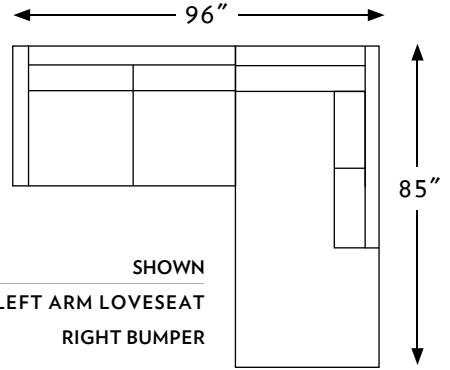

# THE PROPER

N·C MADE

FURNITURE  
HAND-BUILT  
IN

CONFIGURATIONS	WIDTH	DEPTH	HEIGHT
54509	37 IN.	37 IN.	32 IN.
54511	32 IN.	37 IN.	32 IN.
54512	32 IN.	37 IN.	32 IN.
54513	26 IN.	37 IN.	32 IN.
54520	63 IN.	37 IN.	32 IN.
54521	58 IN.	37 IN.	32 IN.
54522	58 IN.	37 IN.	32 IN.
54523	52 IN.	37 IN.	32 IN.
54530	90 IN.	37 IN.	32 IN.
54531	94 IN.	37 IN.	32 IN.
54532	94 IN.	37 IN.	32 IN.
54533	78 IN.	37 IN.	32 IN.
54535	80 IN.	37 IN.	32 IN.
54536	84 IN.	37 IN.	32 IN.
54537	84 IN.	37 IN.	32 IN.
54560	42 IN.	63 IN.	32 IN.
54561	36 IN.	63 IN.	32 IN.
54562	36 IN.	63 IN.	32 IN.
54563	30 IN.	63 IN.	32 IN.
54571	38 IN.	85 IN.	32 IN.
54572	38 IN.	85 IN.	32 IN.
54580	100 IN.	37 IN.	32 IN.
54581	94 IN.	37 IN.	32 IN.
54582	94 IN.	37 IN.	32 IN.
54583	88 IN.	37 IN.	32 IN.

# THE PROPER

545 PROPER 1:150 SCALE SHOWN

54522 LEFT ARM LOVESEAT  
54571 RIGHT BUMPER

54509	CORNER CHAIR
TOTAL	W37" D37" H32"
SEAT	W22" D22" H18"
ARMS	--- --- ---

54511	RIGHT ARM CHAIR
TOTAL	W32" D37" H32"
SEAT	W26" D22" H18"
ARMS	--- --- h24"

54530	SOFA
TOTAL	W90" D37" H32"
SEAT	W78" D22" H18"
ARMS	--- --- h24"

54531	R ARM CORNER SOFA
TOTAL	W94" D37" H32"
SEAT	W79" D22" H18"
ARMS	--- --- h24"

54532	L ARM CORNER SOFA
TOTAL	W94" D37" H32"
SEAT	W79" D22" H18"
ARMS	--- --- h24"

54572	LEFT BUMPER
TOTAL	W38" D85" H32"
SEAT	W22" D70" H18"
ARMS	--- --- ---

54580	LARGE SOFA
TOTAL	W100" D37" H32"
SEAT	W88" D22" H18"
ARMS	--- --- h24"

54581	R ARM LARGE SOFA
TOTAL	W94" D37" H32"
SEAT	W88" D22" H18"
ARMS	--- --- h24"