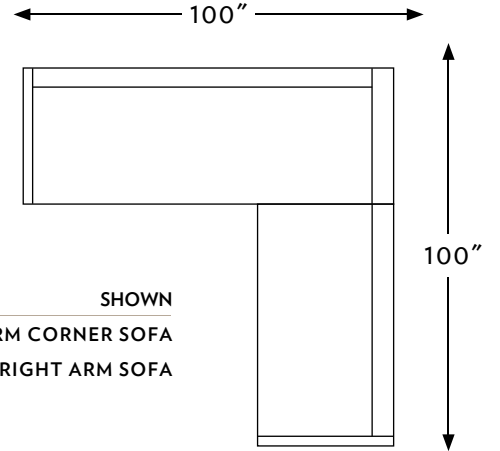

THE WATTS

N·C MADE

FURNITURE · HAND-BUILT ·

CONFIGURATIONS		WIDTH	DEPTH	HEIGHT
88030	WATTS SOFA	85 IN.	36 IN.	30 IN.
88036	WATTS RIGHT ARM SOFA	64 IN.	36 IN.	30 IN.
88037	WATTS LEFT ARM SOFA	64 IN.	36 IN.	30 IN.
88031	WATTS RIGHT ARM CORNER SOFA	100 IN.	36 IN.	30 IN.
88032	WATTS LEFT ARM CORNER SOFA	100 IN.	36 IN.	30 IN.
88039	WATTS LONG SOFA	98 IN.	36 IN.	30 IN.

THE WATTS

SHOWN
88032 LEFT ARM CORNER SOFA
88036 RIGHT ARM SOFA

880 WATTS

1:50 SCALE SHOWN

88030	WATTS SOFA
TOTAL	W85" D36" H30"
SEAT	W77" D24" H18"
ARMS	--- --- H30"

88036	WATTS R ARM SOFA
TOTAL	W64" D36" H30"
SEAT	W61" D24" H18"
ARMS	--- --- H30"

88037	WATTS L ARM SOFA
TOTAL	W64" D36" H30"
SEAT	W61" D24" H18"
ARMS	--- --- H30"

88031	R ARM CORNER SOFA
TOTAL	W100" D36" H30"
SEAT	W84" D24" H18"
ARMS	--- --- H30"

88032	L ARM CORNER SOFA
TOTAL	W100" D36" H30"
SEAT	W84" D24" H18"
ARMS	--- --- H30"

88039	WATTS LONG SOFA
TOTAL	W98" D36" H30"
SEAT	W91" D24" H18"
ARMS	--- --- H30"