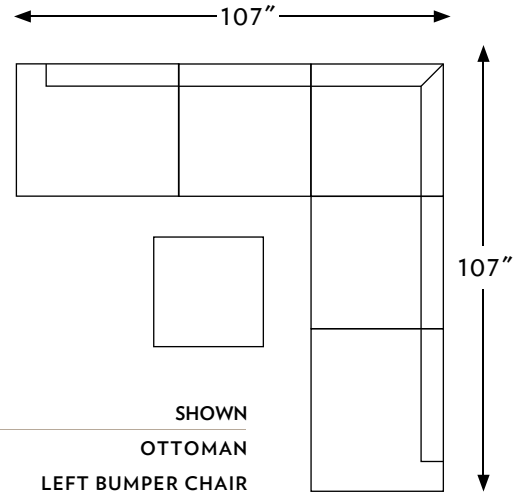

THE STUDIO

N·C MADE

FURNITURE · HAND-BUILT

CONFIGURATIONS		WIDTH	DEPTH	HEIGHT
42505	STUDIO OTTOMAN	29 IN.	29 IN.	16 IN.
42509	STUDIO CORNER CHAIR	35 IN.	35 IN.	31 IN.
42513	STUDIO ARMLESS CHAIR	29 IN.	35 IN.	31 IN.
42571	STUDIO RIGHT BUMPER CHAIR	43 IN.	35 IN.	31 IN.
42572	STUDIO LEFT BUMPER CHAIR	43 IN.	35 IN.	31 IN.

THE STUDIO

425 STUDIO | 1:50 SCALE SHOWN

- 42505 OTTOMAN
 42572 LEFT BUMPER CHAIR
 42513 ARMLESS CHAIR
 42571 RIGHT BUMPER CHAIR
 42509 CORNER CHAIR

42505	OTTOMAN
TOTAL	W29" D29" H16"
SEAT	--- --- ---
ARMS	--- --- ---

42509	CORNER CHAIR
TOTAL	W35" D35" H31"
SEAT	W23" D23" H16"
ARMS	--- --- ---

42513	ARMLESS CHAIR
TOTAL	W29" D35" H31"
SEAT	W29" D23" H16"
ARMS	--- --- ---

42571	RIGHT BUMPER CHAIR
TOTAL	W43" D35" H31"
SEAT	W43" D23" H16"
ARMS	--- --- ---

42572	LEFT BUMPER CHAIR
TOTAL	W43" D35" H31"
SEAT	W43" D23" H16"
ARMS	--- --- ---