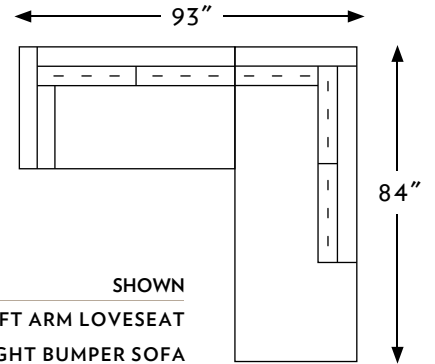

THE SMITH

N·C MADE

FURNITURE · HAND-BUILT ·

CONFIGURATIONS		WIDTH	DEPTH	HEIGHT
85805	SMITH COCKTAIL OTTOMAN	35 IN.	35 IN.	19 IN.
85821	SMITH RIGHT ARM LOVESEAT	58 IN.	35 IN.	34 IN.
85822	SMITH LEFT ARM LOVESEAT	58 IN.	35 IN.	34 IN.
85831	SMITH RIGHT ARM CORNER SOFA	89 IN.	35 IN.	34 IN.
85832	SMITH LEFT ARM CORNER SOFA	89 IN.	35 IN.	34 IN.
85833	SMITH ARMLESS SOFA	74 IN.	35 IN.	34 IN.
85836	SMITH RIGHT ARM SOFA	84 IN.	35 IN.	34 IN.
85837	SMITH LEFT ARM SOFA	84 IN.	35 IN.	34 IN.
85871	SMITH RIGHT BUMPER SOFA	84 IN.	35 IN.	34 IN.
85872	SMITH LEFT BUMPER SOFA	84 IN.	35 IN.	34 IN.

THE SMITH

SHOWN
85822 LEFT ARM LOVESEAT
85871 RIGHT BUMPER SOFA

858 SMITH

1:50 SCALE SHOWN

85805 COCKTAIL OTTOMAN
 TOTAL W35" D35" H19"
 SEAT --- --- ---
 ARMS --- --- ---

85821 RIGHT ARM LOVESEAT
 TOTAL W58" D35" H34"
 SEAT W52" D21" H19"
 ARMS --- --- H28"

85822 LEFT ARM LOVESEAT
 TOTAL W58" D35" H34"
 SEAT W52" D21" H19"
 ARMS --- --- H28"

85831 R ARM CORNER SOFA
 TOTAL W89" D35" H34"
 SEAT W76" D21" H19"
 ARMS --- --- H28"

85832 L ARM CORNER SOFA
 TOTAL W89" D35" H34"
 SEAT W76" D21" H19"
 ARMS --- --- H28"

85871 RIGHT BUMPER SOFA
 TOTAL W84" D35" H34"
 SEAT W78" D21" H19"
 ARMS --- --- ---

85872 LEFT BUMPER SOFA
 TOTAL W84" D35" H34"
 SEAT W78" D21" H19"
 ARMS --- --- ---