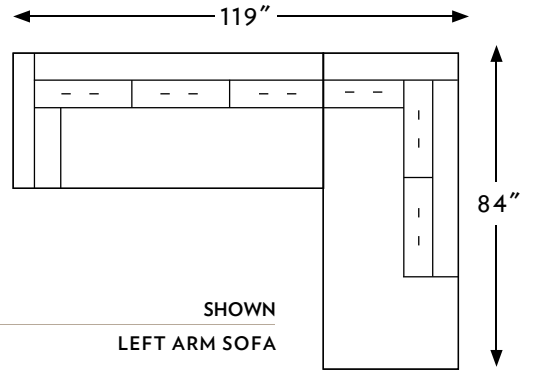

THE SCOUT

N·C MADE

FURNITURE · HAND-BUILT ·

CONFIGURATIONS		WIDTH	DEPTH	HEIGHT
85010	SCOUT CHAIR	37 IN.	35 IN.	34 IN.
85020	SCOUT LOVESEAT	62 IN.	35 IN.	34 IN.
85021	SCOUT RIGHT ARM LOVESEAT	58 IN.	35 IN.	34 IN.
85022	SCOUT LEFT ARM LOVESEAT	58 IN.	35 IN.	34 IN.
85036	SCOUT RIGHT ARM SOFA	84 IN.	35 IN.	34 IN.
85037	SCOUT LEFT ARM SOFA	84 IN.	35 IN.	34 IN.
85071	SCOUT RIGHT BUMPER SOFA	84 IN.	35 IN.	34 IN.
85072	SCOUT LEFT BUMPER SOFA	84 IN.	35 IN.	34 IN.

THE SCOUT

85037 LEFT ARM SOFA
85071 RIGHT ARM BUMPER SOFA

850 SCOUT

1:50 SCALE SHOWN

85010 SCOUT CHAIR
TOTAL W37" D35" H34"
SEAT W25" D23" H19"
ARMS --- --- H28"

85020 SCOUT LOVESEAT
TOTAL W62" D35" H34"
SEAT W51" D23" H19"
ARMS --- --- H28"

85021 RIGHT ARM LOVESEAT
TOTAL W58" D35" H34"
SEAT W52" D21" H19"
ARMS --- --- H28"

85022 LEFT ARM LOVESEAT
TOTAL W58" D35" H34"
SEAT W52" D21" H19"
ARMS --- --- H28"

85036 RIGHT ARM SOFA
TOTAL W84" D35" H34"
SEAT W78" D21" H19"
ARMS --- --- H28"

85037 LEFT ARM SOFA
TOTAL W84" D35" H34"
SEAT W78" D21" H19"
ARMS --- --- H28"

85071 RIGHT BUMPER SOFA
TOTAL W84" D35" H34"
SEAT W78" D21" H19"
ARMS --- --- H28"

85072 LEFT BUMPER SOFA
TOTAL W84" D35" H34"
SEAT W78" D21" H19"
ARMS --- --- H28"