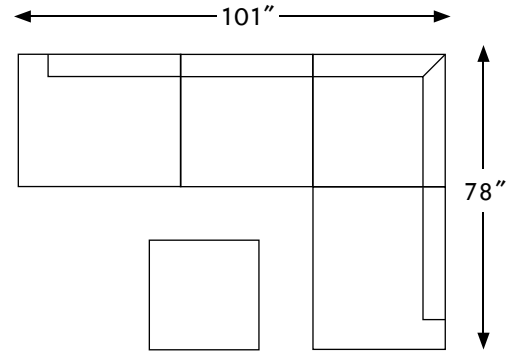

# THE LOFT

N·C MADE

FURNITURE · HAND-BUILT

CONFIGURATIONS		WIDTH	DEPTH	HEIGHT
42705	OTTOMAN	29 IN.	29 IN.	16 IN.
42709	LOFT CORNER CHAIR	35 IN.	35 IN.	31 IN.
42713	LOFT ARMLESS CHAIR	29 IN.	35 IN.	31 IN.
42771	LOFT RIGHT BUMPER CHAIR	43 IN.	35 IN.	31 IN.
42772	LOFT LEFT BUMPER CHAIR	43 IN.	35 IN.	31 IN.

# THE LOFT

427 LOFT

1:50 SCALE SHOWN

SHOWN

- 42705 OTTOMAN
- 42772 LEFT BUMPER CHAIR
- 42713 ARMLESS CHAIR
- 42709 CORNER CHAIR
- 42771 RIGHT BUMPER CHAIR

42705	OTTOMAN
TOTAL	W29" D29" H16"
SEAT	--- --- ---
ARMS	--- --- ---

42713	ARMLESS CHAIR
TOTAL	W29" D35" H31"
SEAT	W29" D23" H16"
ARMS	--- --- ---

42709	CORNER CHAIR
TOTAL	W35" D35" H31"
SEAT	W23" D23" H16"
ARMS	--- --- ---

42772	LEFT BUMPER CHAIR
TOTAL	W43" D35" H31"
SEAT	W43" D23" H16"
ARMS	--- --- ---

42771	RIGHT BUMPER CHAIR
TOTAL	W43" D35" H31"
SEAT	W43" D23" H16"
ARMS	--- --- ---