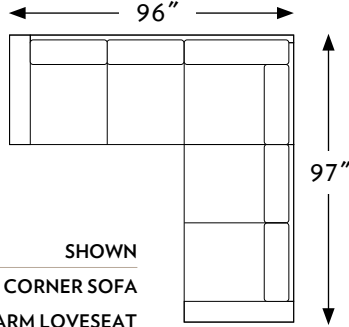

# THE SLED

N·C MADE

FURNITURE  
HAND-BUILT

CONFIGURATIONS	WIDTH	DEPTH	HEIGHT	
58710	SLED CHAIR	40 IN.	37 IN.	33 IN.
58711	SLED RIGHT ARM CHAIR	34 IN.	37 IN.	33 IN.
58712	SLED LEFT ARM CHAIR	34 IN.	37 IN.	33 IN.
58720	SLED LOVESEAT	67 IN.	37 IN.	33 IN.
58721	SLED RIGHT ARM LOVESEAT	60 IN.	37 IN.	33 IN.
58722	SLED LEFT ARM LOVESEAT	60 IN.	37 IN.	33 IN.
58730	SLED SOFA	93 IN.	37 IN.	33 IN.
58731	SLED RIGHT ARM CORNER SOFA	96 IN.	37 IN.	33 IN.
58733	SLED LEFT ARM CORNER SOFA	96 IN.	37 IN.	33 IN.
58733	SLED RIGHT ARM SOFA	86 IN.	37 IN.	33 IN.
58734	SLED LEFT ARM SOFA	86 IN.	37 IN.	33 IN.
58735	SLED APARTMENT SOFA	83 IN.	37 IN.	33 IN.
58736	SLED RIGHT ARM APARTMENT SOFA	76 IN.	37 IN.	33 IN.
58737	SLED LEFT ARM APARTMENT SOFA	76 IN.	37 IN.	33 IN.
58760	SLED CHAISE	44 IN.	63 IN.	33 IN.
58761	SLED RIGHT ARM CHAISE	37 IN.	63 IN.	33 IN.
58762	SLED LEFT ARM CHAISE	37 IN.	63 IN.	33 IN.
58780	SLED LONG SOFA	103 IN.	37 IN.	33 IN.
58781	SLED RIGHT ARM LONG SOFA	96 IN.	37 IN.	33 IN.
58782	SLED LEFT ARM LONG SOFA	96 IN.	37 IN.	33 IN.

## 587 SLED

1:150 SCALE SHOWN

58732 LEFT ARM CORNER SOFA  
58721 RIGHT ARM LOVESEAT

58710	CHAIR
TOTAL	W40" D37" H33"
SEAT	W26" D22" H19"
ARMS	--- --- H23"

58711	R ARM CHAIR
TOTAL	W34" D37" H33"
SEAT	W26" D22" H18"
ARMS	--- --- H23"

58722	L ARM LOVESEAT
TOTAL	W60" D37" H33"
SEAT	W52" D22" H18"
ARMS	--- --- H23"

58730	SOFA
TOTAL	W93" D37" H33"
SEAT	W78" D22" H18"
ARMS	--- --- H23"

58731	R ARM CORNER SOFA
TOTAL	W96" D37" H33"
SEAT	W79" D22" H18"
ARMS	--- --- H23"

58780	LONG SOFA
TOTAL	W103" D37" H33"
SEAT	W88" D22" H18"
ARMS	--- --- H23"

58781	R ARM LONG SOFA
TOTAL	W96" D37" H33"
SEAT	W88" D22" H18"
ARMS	--- --- H23"

58782	L ARM LONG SOFA
TOTAL	W96" D37" H33"
SEAT	W88" D22" H18"
ARMS	--- --- H23"