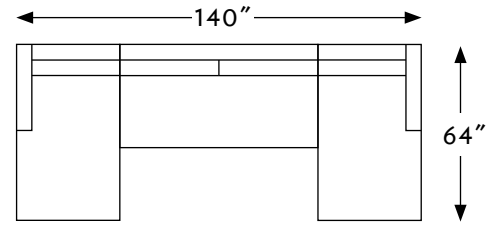

THE SPRING SLOPE UP ARM

1. **SHOWN**
   64162 LEFT ARM CHAISE
   64123 ARMLESS LOVESEAT
   64161 RIGHT ARM CHAISE

SPRING SLOPE UP ARM

1:115 SCALE SHOWN

64109	CORNER CHAIR
TOTAL	W40" D40" H37"
SEAT	W24" D24" H19"
ARMS	---

64110	CHAIR
TOTAL	W44" D40" H37"
SEAT	W31" D24" H19"
ARMS	---

64111	RIGHT ARM CHAIR
TOTAL	W38" D40" H37"
SEAT	W31" D24" H19"
ARMS	---

64112	LEFT ARM CHAIR
TOTAL	W38" D40" H37"
SEAT	W31" D24" H19"
ARMS	---

64113	ARMLESS CHAIR
TOTAL	W32" D40" H37"
SEAT	W31" D24" H19"
ARMS	---

64120	LOVESEAT
TOTAL	W75" D40" H37"
SEAT	W63" D24" H19"
ARMS	---

64121	RIGHT ARM LOVESEAT
TOTAL	W69" D40" H37"
SEAT	W63" D24" H19"
ARMS	---

64122	LEFT ARM LOVESEAT
TOTAL	W69" D40" H37"
SEAT	W63" D24" H19"
ARMS	---

64123	ARMLESS LOVESEAT
TOTAL	W64" D40" H37"
SEAT	W63" D24" H19"
ARMS	---

64130	SOFA
TOTAL	W99" D40" H37"
SEAT	W87" D24" H19"
ARMS	---

64131	R ARM CORNER SOFA
TOTAL	W91" D40" H37"
SEAT	W68" D24" H19"
ARMS	---

64132	L ARM CORNER SOFA
TOTAL	W91" D40" H37"
SEAT	W68" D24" H19"
ARMS	---

64133	RIGHT ARM SOFA
TOTAL	W93" D40" H37"
SEAT	W87" D24" H19"
ARMS	---

64134	LEFT ARM SOFA
TOTAL	W93" D40" H37"
SEAT	W87" D24" H19"
ARMS	---

64135	APARTMENT SOFA
TOTAL	W85" D40" H37"
SEAT	W73" D24" H19"
ARMS	---

64136	R ARM APT SOFA
TOTAL	W79" D40" H37"
SEAT	W73" D24" H19"
ARMS	---

64137	L ARM APT SOFA
TOTAL	W79" D40" H37"
SEAT	W73" D24" H19"
ARMS	---

64138	ARMLESS APT SOFA
TOTAL	W73" D40" H37"
SEAT	W73" D24" H19"
ARMS	---

64139	ARMLESS SOFA
TOTAL	W88" D40" H37"
SEAT	W88" D24" H19"
ARMS	---

64160	LARGE CHAISE
TOTAL	W56" D70" H37"
SEAT	W44" D53" H19"
ARMS	---

64161	R ARM LARGE CHAISE
TOTAL	W50" D70" H37"
SEAT	W44" D53" H19"
ARMS	---

64162	L ARM LARGE CHAISE
TOTAL	W50" D70" H37"
SEAT	W44" D53" H19"
ARMS	---

64163	ARMLESS LG CHAISE
TOTAL	W44" D70" H37"
SEAT	W44" D53" H19"
ARMS	---

64165	CHAISE
TOTAL	W44" D64" H37"
SEAT	W32" D47" H19"
ARMS	---

64166	RIGHT ARM CHAISE
TOTAL	W38" D64" H37"
SEAT	W32" D47" H19"
ARMS	---

64167	LEFT ARM CHAISE
TOTAL	W38" D64" H37"
SEAT	W32" D47" H19"
ARMS	---

64168	ARMLESS CHAISE
TOTAL	W33" D64" H37"
SEAT	W32" D47" H19"
ARMS	---

64171	RIGHT BUMPER
TOTAL	W41" D85" H37"
SEAT	W23" D69" H19"
ARMS	---

64172	LEFT BUMPER
TOTAL	W41" D85" H37"
SEAT	W23" D69" H19"
ARMS	---

64180	LARGE SOFA
TOTAL	W110" D40" H37"
SEAT	W98" D24" H19"
ARMS	---

64181	R ARM LARGE SOFA
TOTAL	W105" D40" H37"
SEAT	W98" D24" H19"
ARMS	---

64182	L ARM LARGE SOFA
TOTAL	W105" D40" H37"
SEAT	W98" D24" H19"
ARMS	---

64183	LARGE ARMLESS SOFA
TOTAL	W99" D40" H37"
SEAT	W98" D24" H19"
ARMS	---

64186	R ARM LG CORNER SOFA
TOTAL	W105" D40" H37"
SEAT	W82" D24" H19"
ARMS	---

64187	L ARM LG CORNER SOFA
TOTAL	W105" D40" H37"
SEAT	W82" D24" H19"
ARMS	---