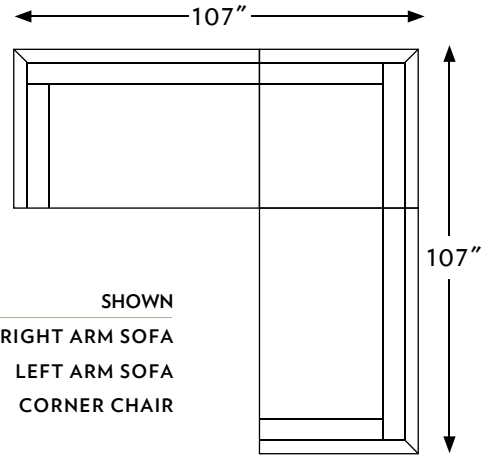

THE **BOSS**

N·C MADE

FURNITURE · HAND · BUILT ·

CONFIGURATIONS		WIDTH	DEPTH	HEIGHT
87509	BOSS CORNER CHAIR	42 IN.	42 IN.	34 IN.
87536	BOSS RIGHT SOFA	65 IN.	42 IN.	34 IN.
87537	BOSS LEFT SOFA	65 IN.	42 IN.	34 IN.
87561	BOSS RIGHT LOUNGE	42 IN.	65 IN.	34 IN.
87562	BOSS LEFT LOUNGE	42 IN.	65 IN.	34 IN.

# THE BOSS

- SHOWN
- 87536 RIGHT ARM SOFA
  - 87537 LEFT ARM SOFA
  - 87509 CORNER CHAIR

875 BOSS

1:50 SCALE SHOWN

87509	BOSS CORNER CHAIR
TOTAL	W42" D42" H34"
SEAT	W26" D26" H19"
ARMS	--- --- H26"

87536	BOSS R ARM SOFA
TOTAL	W65" D42" H34"
SEAT	W49" D26" H19"
ARMS	--- --- H26"

87537	BOSS L ARM SOFA
TOTAL	W65" D42" H34"
SEAT	W49" D26" H19"
ARMS	--- --- H26"

87561	BOSS R ARM LOUNGE
TOTAL	W42" D65" H34"
SEAT	W26" D49" H19"
ARMS	--- --- H26"

87562	BOSS L ARM LOUNGE
TOTAL	W42" D65" H34"
SEAT	W26" D49" H19"
ARMS	--- --- H26"