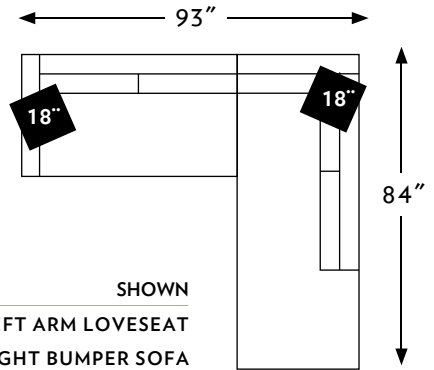

THE **SADIE**

N·C MADE

FURNITURE · HAND-BUILT ·

CONFIGURATIONS		WIDTH	DEPTH	HEIGHT
86005	SADIE OTTOMAN	32 IN.	26 IN.	17 IN.
86007	SADIE COCKTAIL OTTOMAN	35 IN.	35 IN.	17 IN.
86010	SADIE CHAIR	37 IN.	35 IN.	33 IN.
86020	SADIE LOVESEAT	62 IN.	35 IN.	33 IN.
86021	SADIE RIGHT ARM LOVESEAT	58 IN.	35 IN.	33 IN.
86022	SADIE LEFT ARM LOVESEAT	58 IN.	35 IN.	33 IN.
86030	SADIE SOFA	87 IN.	35 IN.	33 IN.
86031	SADIE RIGHT ARM CORNER SOFA	89 IN.	35 IN.	33 IN.
86032	SADIE LEFT ARM CORNER SOFA	89 IN.	35 IN.	33 IN.
86033	SADIE ARMLESS SOFA	74 IN.	35 IN.	33 IN.
86036	SADIE RIGHT ARM SOFA	84 IN.	35 IN.	33 IN.
86037	SADIE LEFT ARM SOFA	84 IN.	35 IN.	33 IN.
86071	SADIE RIGHT BUMPER SOFA	84 IN.	35 IN.	33 IN.
86072	SADIE LEFT BUMPER SOFA	84 IN.	35 IN.	33 IN.

THE SADIE

860 SADIE

1:50 SCALE SHOWN

86022 LEFT ARM LOVESEAT
86071 RIGHT BUMPER SOFA

			
86005 SADIE OTTOMAN	86007 COCKTAIL OTTOMAN	86010 SADIE CHAIR	86020 SADIE LOVESEAT
TOTAL W32" D26" H17"	TOTAL W35" D35" H17"	TOTAL W37" D35" H33"	TOTAL W62" D35" H33"
SEAT --- --- ---	SEAT --- --- ---	SEAT W25" D22" H18"	SEAT W51" D22" H18"
ARMS --- --- ---	ARMS --- --- ---	ARMS --- --- H26"	ARMS --- --- H26"

			
86021 RIGHT ARM LOVESEAT	86022 LEFT ARM LOVESEAT	86030 SADIE SOFA	86031 R ARM CORNER SOFA
TOTAL W58" D35" H33"	TOTAL W58" D35" H33"	TOTAL W87" D35" H33"	TOTAL W89" D35" H33"
SEAT W52" D22" H18"	SEAT W52" D22" H18"	SEAT W76" D22" H18"	SEAT W76" D22" H18"
ARMS --- --- H26"	ARMS --- --- H26"	ARMS --- --- H26"	ARMS --- --- H26"

		
86032 L ARM CORNER SOFA	86033 SADIE ARMLESS SOFA	86036 RIGHT ARM SOFA
TOTAL W89" D35" H33"	TOTAL W74" D35" H33"	TOTAL W84" D35" H33"
SEAT W76" D22" H18"	SEAT W74" D22" H18"	SEAT W78" D22" H18"
ARMS --- --- H26"	ARMS --- --- ---	ARMS --- --- H26"