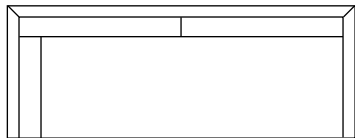

THE MATHIS

N·C·MADE

FURNITURE · HAND-BUILT ·

CONFIGURATIONS		WIDTH	DEPTH	HEIGHT
76630	MATHIS 2/2 SOFA	93 IN.	35 IN.	35 IN.
76723	MATHIS ARMLS LOVEST/BUMPR	49 IN.	35 IN.	35 IN.
76730	MATHIS BENCH SEAT SOFA	93 IN.	35 IN.	35 IN.
76731	MATHIS RIGHT ARM CORNER SOFA	92 IN.	35 IN.	35 IN.
76732	MATHIS LEFT ARM CORNER SOFA	92 IN.	35 IN.	35 IN.
76739	MATHIS OPTIONAL CORNER SF	93 IN.	35 IN.	35 IN.
76771	MATHIS RIGHT BUMPER SOFA	79 IN.	35 IN.	35 IN.
76772	MATHIS LEFT BUMPER SOFA	79 IN.	35 IN.	35 IN.

THE MATHIS

76732 LEFT ARM CORNER SOFA
 76723 ARMLESS LOVESEAT/BUMPER SOFA

767 MATHIS

1:50 SCALE SHOWN

76630 | MATHIS 2/2 SOFA
 TOTAL | W93" D35" H35"
 SEAT | W79" D22" H18"
 ARMS | --- --- H26"

76723 | ARMLESS LOVESEAT/BUMPER
 TOTAL | W49" D35" H35"
 SEAT | W49" D22" H18"
 ARMS | --- --- H26"

76730 | MATHIS BENCH SEAT SOFA
 TOTAL | W93" D35" H35"
 SEAT | W79" D22" H18"
 ARMS | --- --- H26"

76731 | R ARM CORNER SOFA
 TOTAL | W92" D35" H35"
 SEAT | W75" D22" H18"
 ARMS | --- --- H26"

76732 | L ARM CORNER SOFA
 TOTAL | W92" D35" H35"
 SEAT | W75" D22" H18"
 ARMS | --- --- H26"