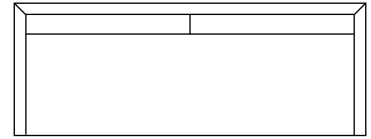

THE MATHIS

N·C·MADE

FURNITURE · HAND-BUILT ·

CONFIGURATIONS		WIDTH	DEPTH	HEIGHT
76630	MATHIS 2/2 SOFA	93 IN.	35 IN.	35 IN.
76723	MATHIS ARMLS LOVEST/BUMPR	49 IN.	35 IN.	35 IN.
76730	MATHIS BENCH SEAT SOFA	93 IN.	35 IN.	35 IN.
76731	MATHIS RIGHT ARM CORNER SOFA	92 IN.	35 IN.	35 IN.
76732	MATHIS LEFT ARM CORNER SOFA	92 IN.	35 IN.	35 IN.
76739	MATHIS OPTIONAL CORNER SF	93 IN.	35 IN.	35 IN.
76771	MATHIS RIGHT BUMPER SOFA	79 IN.	35 IN.	35 IN.
76772	MATHIS LEFT BUMPER SOFA	79 IN.	35 IN.	35 IN.

THE MATHIS

76732 LEFT ARM CORNER SOFA
 76723 ARMLESS LOVESEAT/BUMPER SOFA

767 MATHIS

1:50 SCALE SHOWN

76630 | MATHIS 2/2 SOFA
 TOTAL | W93" D35" H35"
 SEAT | W79" D22" H18"
 ARMS | --- --- H26"

76723 | ARMLESS LOVESEAT/BUMPER
 TOTAL | W49" D35" H35"
 SEAT | W49" D22" H18"
 ARMS | --- --- H26"

76730 | MATHIS BENCH SEAT SOFA
 TOTAL | W93" D35" H35"
 SEAT | W79" D22" H18"
 ARMS | --- --- H26"

76731 | R ARM CORNER SOFA
 TOTAL | W92" D35" H35"
 SEAT | W75" D22" H18"
 ARMS | --- --- H26"

76732 | L ARM CORNER SOFA
 TOTAL | W92" D35" H35"
 SEAT | W75" D22" H18"
 ARMS | --- --- H26"