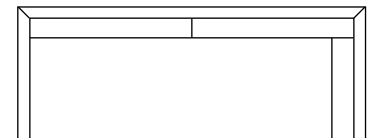

THE MATHIS

N·C·MADE

FURNITURE · HAND-BUILT ·

CONFIGURATIONS		WIDTH	DEPTH	HEIGHT
76630	MATHIS 2/2 SOFA	93 IN.	35 IN.	35 IN.
76723	MATHIS ARMLS LOVEST/BUMPR	49 IN.	35 IN.	35 IN.
76730	MATHIS BENCH SEAT SOFA	93 IN.	35 IN.	35 IN.
76731	MATHIS RIGHT ARM CORNER SOFA	92 IN.	35 IN.	35 IN.
76732	MATHIS LEFT ARM CORNER SOFA	92 IN.	35 IN.	35 IN.
76739	MATHIS OPTIONAL CORNER SF	93 IN.	35 IN.	35 IN.
76771	MATHIS RIGHT BUMPER SOFA	79 IN.	35 IN.	35 IN.
76772	MATHIS LEFT BUMPER SOFA	79 IN.	35 IN.	35 IN.

THE MATHIS

76732 LEFT ARM CORNER SOFA
 76723 ARMLESS LOVESEAT/BUMPER SOFA

767 MATHIS

1:50 SCALE SHOWN

76630 | MATHIS 2/2 SOFA
 TOTAL | W93" D35" H35"
 SEAT | W79" D22" H18"
 ARMS | --- --- H26"

76723 | ARMLESS LOVESEAT/BUMPER
 TOTAL | W49" D35" H35"
 SEAT | W49" D22" H18"
 ARMS | --- --- H26"

76730 | MATHIS BENCH SEAT SOFA
 TOTAL | W93" D35" H35"
 SEAT | W79" D22" H18"
 ARMS | --- --- H26"

76731 | R ARM CORNER SOFA
 TOTAL | W92" D35" H35"
 SEAT | W75" D22" H18"
 ARMS | --- --- H26"

76732 | L ARM CORNER SOFA
 TOTAL | W92" D35" H35"
 SEAT | W75" D22" H18"
 ARMS | --- --- H26"