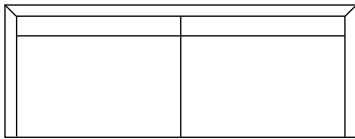

THE MATHIS

N·C·MADE

FURNITURE · HAND-BUILT ·

CONFIGURATIONS		WIDTH	DEPTH	HEIGHT
76630	MATHIS 2/2 SOFA	93 IN.	35 IN.	35 IN.
76723	MATHIS ARMLS LOVEST/BUMPR	49 IN.	35 IN.	35 IN.
76730	MATHIS BENCH SEAT SOFA	93 IN.	35 IN.	35 IN.
76731	MATHIS RIGHT ARM CORNER SOFA	92 IN.	35 IN.	35 IN.
76732	MATHIS LEFT ARM CORNER SOFA	92 IN.	35 IN.	35 IN.
76739	MATHIS OPTIONAL CORNER SF	93 IN.	35 IN.	35 IN.
76771	MATHIS RIGHT BUMPER SOFA	79 IN.	35 IN.	35 IN.
76772	MATHIS LEFT BUMPER SOFA	79 IN.	35 IN.	35 IN.

THE MATHIS

76732 LEFT ARM CORNER SOFA
 76723 ARMLESS LOVESEAT/BUMPER SOFA

767 MATHIS

1:50 SCALE SHOWN

76630 | MATHIS 2/2 SOFA
 TOTAL | W93" D35" H35"
 SEAT | W79" D22" H18"
 ARMS | --- --- H26"

76723 | ARMLESS LOVESEAT/BUMPER
 TOTAL | W49" D35" H35"
 SEAT | W49" D22" H18"
 ARMS | --- --- H26"

76730 | MATHIS BENCH SEAT SOFA
 TOTAL | W93" D35" H35"
 SEAT | W79" D22" H18"
 ARMS | --- --- H26"

76731 | R ARM CORNER SOFA
 TOTAL | W92" D35" H35"
 SEAT | W75" D22" H18"
 ARMS | --- --- H26"

76732 | L ARM CORNER SOFA
 TOTAL | W92" D35" H35"
 SEAT | W75" D22" H18"
 ARMS | --- --- H26"