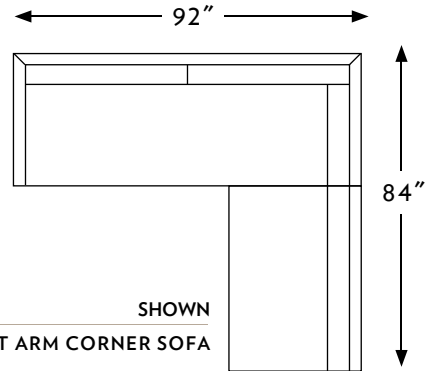

THE MATHIS

N·C·MADE

FURNITURE · HAND-BUILT ·

CONFIGURATIONS		WIDTH	DEPTH	HEIGHT
76630	MATHIS 2/2 SOFA	93 IN.	35 IN.	35 IN.
76723	MATHIS ARMLS LOVEST/BUMPR	49 IN.	35 IN.	35 IN.
76730	MATHIS BENCH SEAT SOFA	93 IN.	35 IN.	35 IN.
76731	MATHIS RIGHT ARM CORNER SOFA	92 IN.	35 IN.	35 IN.
76732	MATHIS LEFT ARM CORNER SOFA	92 IN.	35 IN.	35 IN.
76739	MATHIS OPTIONAL CORNER SF	93 IN.	35 IN.	35 IN.
76771	MATHIS RIGHT BUMPER SOFA	79 IN.	35 IN.	35 IN.
76772	MATHIS LEFT BUMPER SOFA	79 IN.	35 IN.	35 IN.

THE MATHIS

76732 LEFT ARM CORNER SOFA
 76723 ARMLESS LOVESEAT/BUMPER SOFA

767 MATHIS

1:50 SCALE SHOWN

76630 | MATHIS 2/2 SOFA
 TOTAL | W93" D35" H35"
 SEAT | W79" D22" H18"
 ARMS | --- --- H26"

76723 | ARMLESS LOVESEAT/BUMPER
 TOTAL | W49" D35" H35"
 SEAT | W49" D22" H18"
 ARMS | --- --- H26"

76730 | MATHIS BENCH SEAT SOFA
 TOTAL | W93" D35" H35"
 SEAT | W79" D22" H18"
 ARMS | --- --- H26"

76731 | R ARM CORNER SOFA
 TOTAL | W92" D35" H35"
 SEAT | W75" D22" H18"
 ARMS | --- --- H26"

76732 | L ARM CORNER SOFA
 TOTAL | W92" D35" H35"
 SEAT | W75" D22" H18"
 ARMS | --- --- H26"

76772 | L ARM BUMPER SOFA
 TOTAL | W79" D35" H35"
 SEAT | W79" D22" H18"
 ARMS | --- --- ---