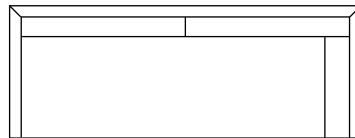

THE MATHIS

N·C·MADE

FURNITURE · HAND-BUILT ·

CONFIGURATIONS		WIDTH	DEPTH	HEIGHT
76630	MATHIS 2/2 SOFA	93 IN.	35 IN.	35 IN.
76723	MATHIS ARMLS LOVEST/BUMPR	49 IN.	35 IN.	35 IN.
76730	MATHIS BENCH SEAT SOFA	93 IN.	35 IN.	35 IN.
76731	MATHIS RIGHT ARM CORNER SOFA	92 IN.	35 IN.	35 IN.
76732	MATHIS LEFT ARM CORNER SOFA	92 IN.	35 IN.	35 IN.
76739	MATHIS OPTIONAL CORNER SF	93 IN.	35 IN.	35 IN.
76771	MATHIS RIGHT BUMPER SOFA	79 IN.	35 IN.	35 IN.
76772	MATHIS LEFT BUMPER SOFA	79 IN.	35 IN.	35 IN.

THE MATHIS

76732 LEFT ARM CORNER SOFA
 76723 ARMLESS LOVESEAT/BUMPER SOFA

767 MATHIS

1:50 SCALE SHOWN

76630 | MATHIS 2/2 SOFA
 TOTAL | W93" D35" H35"
 SEAT | W79" D22" H18"
 ARMS | --- --- H26"

76723 | ARMLESS LOVESEAT/BUMPER
 TOTAL | W49" D35" H35"
 SEAT | W49" D22" H18"
 ARMS | --- --- H26"

76730 | MATHIS BENCH SEAT SOFA
 TOTAL | W93" D35" H35"
 SEAT | W79" D22" H18"
 ARMS | --- --- H26"

76731 | R ARM CORNER SOFA
 TOTAL | W92" D35" H35"
 SEAT | W75" D22" H18"
 ARMS | --- --- H26"

76732 | L ARM CORNER SOFA
 TOTAL | W92" D35" H35"
 SEAT | W75" D22" H18"
 ARMS | --- --- H26"