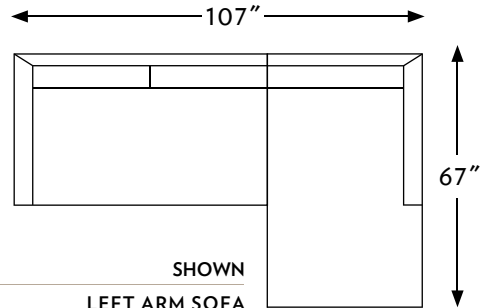

# THE KORE-S

N·C MADE

FURNITURE · HAND · BUILT

CONFIGURATIONS		WIDTH	DEPTH	HEIGHT
79505	KORE-S OTTOMAN	28 IN.	28 IN.	17 IN.
79530	KORE-S SOFA	104 IN.	40 IN.	32 IN.
79535	KORE-S 89 INCH SOFA	89 IN.	40 IN.	32 IN.
79536	KORE-S RIGHT ARM SOFA	67 IN.	40 IN.	32 IN.
79537	KORE-S LEFT ARM SOFA	67 IN.	40 IN.	32 IN.
79561	KORE-S RIGHT ARM CHAISE	41 IN.	67 IN.	32 IN.
79562	KORE-S LEFT ARM CHAISE	41 IN.	67 IN.	32 IN.

# THE KORE-S

79537 LEFT ARM SOFA  
79561 RIGHT ARM CHAISE

795 KORE-S | 1:50 SCALE SHOWN

79505 | KORE-S OTTOMAN  
TOTAL | W28" D28" H17"  
SEAT | W" D" H"  
ARMS | --- --- ---

79530 | KORE-S SOFA  
TOTAL | W104" D40" H32"  
SEAT | W85" D23" H17"  
ARMS | --- --- H27"

79535 | KORE-S 89 INCH SOFA  
TOTAL | W89" D40" H32"  
SEAT | W85" D23" H17"  
ARMS | --- --- H27"

79536 | KORE-S R ARM SOFA  
TOTAL | W67" D40" H32"  
SEAT | W57" D23" H17"  
ARMS | --- --- H26"

79537 | KORE-S L ARM SOFA  
TOTAL | W67" D40" H32"  
SEAT | W57" D23" H17"  
ARMS | --- --- H26"

79561 | KORE-S R ARM CHAISE  
TOTAL | W41" D67" H32"  
SEAT | W30" D51" H17"  
ARMS | --- --- H27"

79562 | KORE-S L ARM CHAISE  
TOTAL | W41" D67" H32"  
SEAT | W30" D51" H17"  
ARMS | --- --- H27"