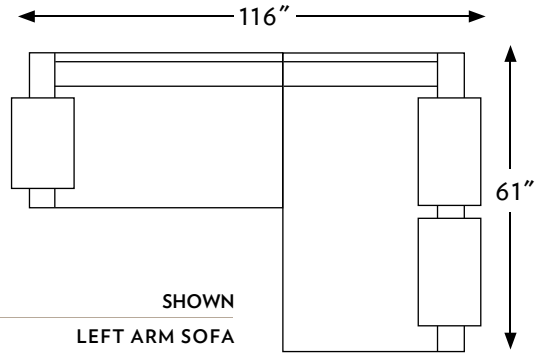

THE JIMMY

N·C·MADE

FURNITURE · HAND-BUILT

CONFIGURATIONS		WIDTH	DEPTH	HEIGHT
83530	JIMMY SOFA	93 IN.	24 IN.	35 IN.
83536	JIMMY RIGHT ARM SOFA	67 IN.	24 IN.	35 IN.
83537	JIMMY LEFT ARM SOFA	67 IN.	24 IN.	35 IN.
83561	JIMMY RIGHT ARM CHAISE	49 IN.	45 IN.	35 IN.
83562	JIMMY LEFT ARM CHAISE	49 IN.	45 IN.	35 IN.

THE JIMMY

83537 LEFT ARM SOFA
83561 RIGHT ARM CHAISE

835 JIMMY

1:50 SCALE SHOWN

83530	JIMMY SOFA
TOTAL	W93" D41" H35"
SEAT	W" D24" H18"
ARMS	--- --- H23"

83536	JIMMY RIGHT ARM SOFA
TOTAL	W67" D41" H35"
SEAT	W53" D24" H18"
ARMS	--- --- H23"

83537	JIMMY LEFT ARM SOFA
TOTAL	W67" D41" H35"
SEAT	W53" D24" H18"
ARMS	--- --- H23"

83561	JIMMY RIGHT ARM CHAISE
TOTAL	W49" D61" H35"
SEAT	W35" D45" H18"
ARMS	--- --- H23"

83562	JIMMY LEFT ARM CHAISE
TOTAL	W49" D61" H35"
SEAT	W35" D45" H18"
ARMS	--- --- H23"